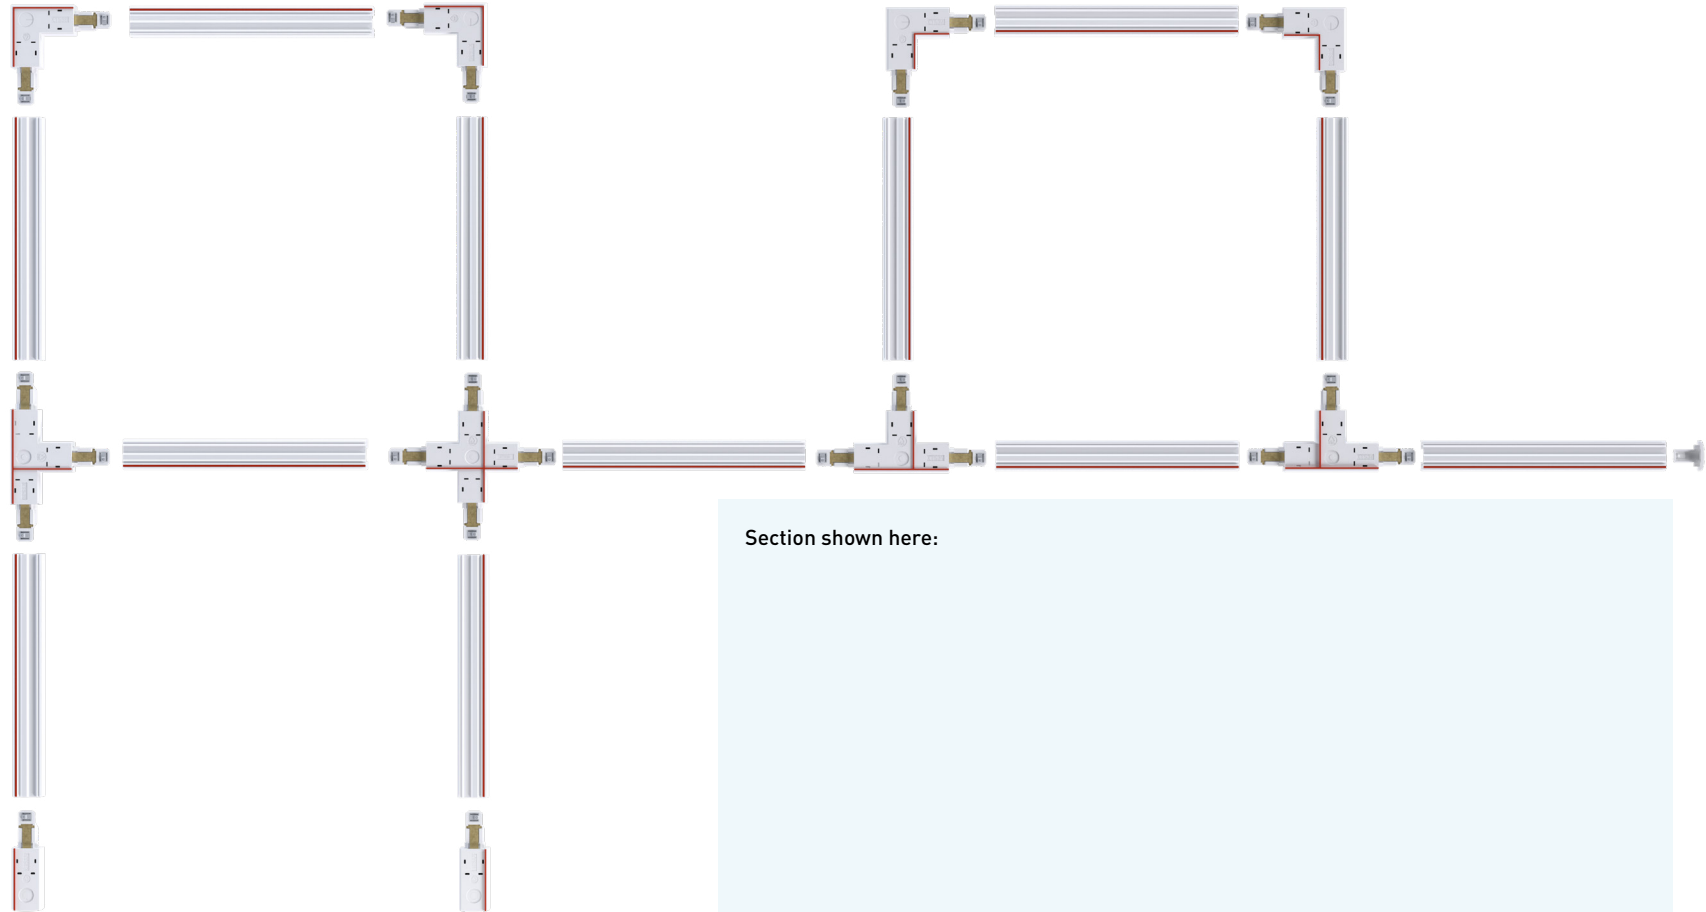

# Polarity Global Trac Pro

— Red line indicates the neutral conductor

XTS 35

Hover over the text for a larger image

(If the PDF file does not display correctly in your browser, download the file and open it in Acrobat Reader.)

Section shown here: